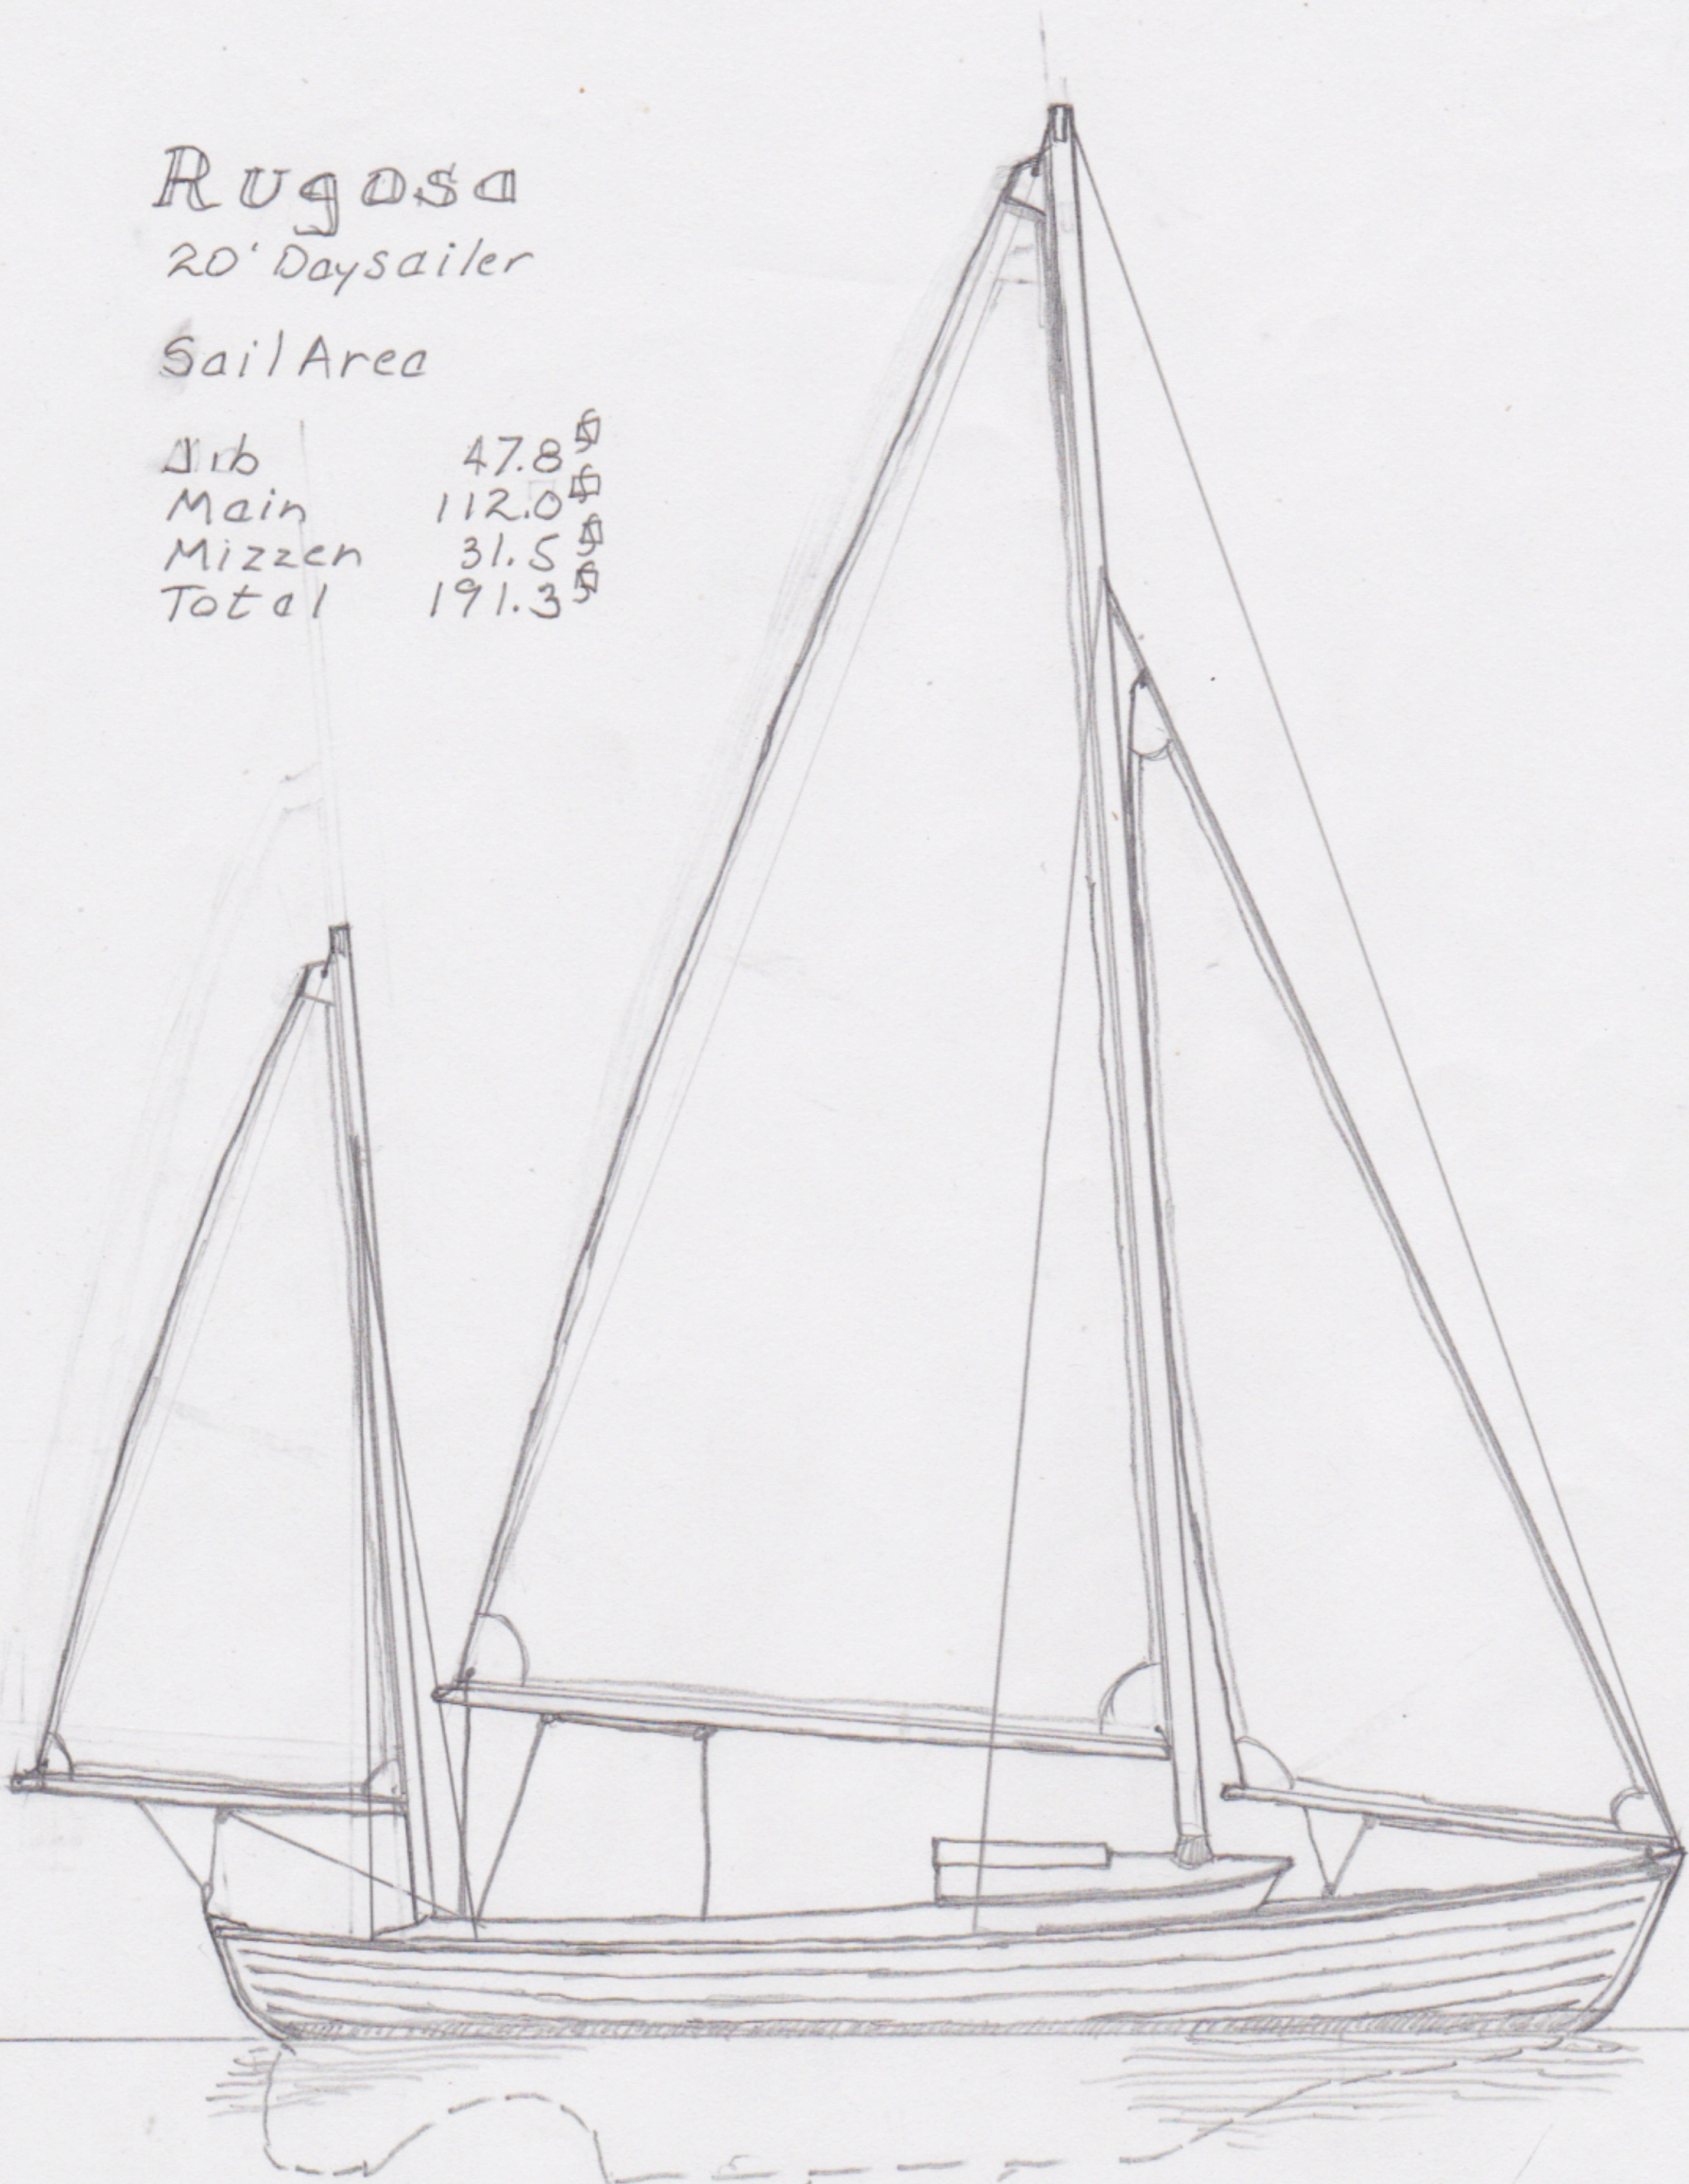

Rugosa
20' Daysailer

Sail Area

Jib	47.8	sq
Main	112.0	sq
Mizzen	31.5	sq
Total	191.3	sq

scale

Oct. 2011

Brooks Boats Designs